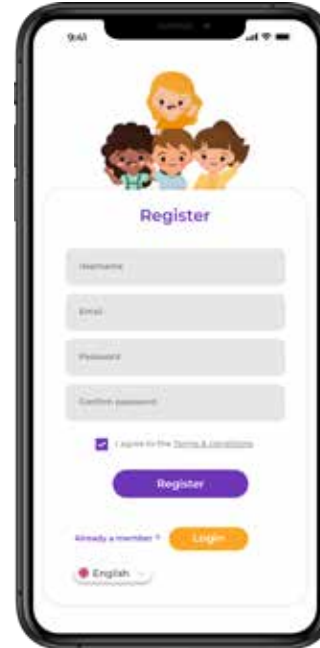

Limbu Yougesh

**P
PORT
F
FOLI**

yougesh.limbu95@gmail.com

+44 07472 917133

Kairos is an app for mothers to monitor their babies development.

Dog walker Registration App UI Design

This was done for the UI daily Challenge.
Users can donate and volunteer to be a dog walker.

Checkout page UI Design

This was done for the UI daily Challenge.

Kata Chhau Timi- Music Video
Illustration

30 - Album art cover

Illustration

//
Illustration

This was for Breast Cancer Awareness Day, hosted by Danfe Arts.