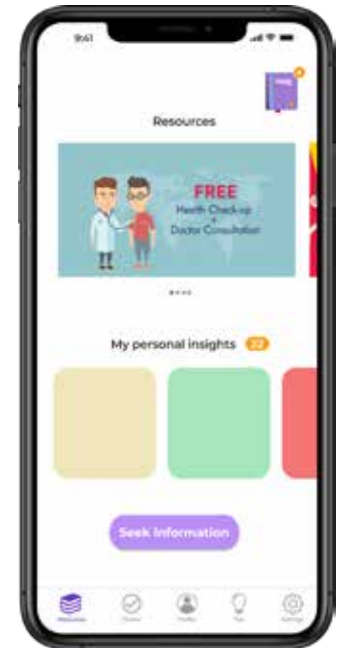

Limbu Yougesh

**P
PORT
F
FOLI**

yougesh.limbu95@gmail.com

+44 07472 917133

Kairos is an app for mothers to monitor their babies development.

Dog walker Registration App UI Design

This was done for the UI daily Challenge.
Users can donate and volunteer to be a dog walker.

Checkout page UI Design

This was done for the UI daily Challenge.

Kata Chhau Timi- Music Video
Illustration

30 - Album art cover

Illustration

//
Illustration

This was for Breast Cancer Awareness Day, hosted by Danfe Arts.