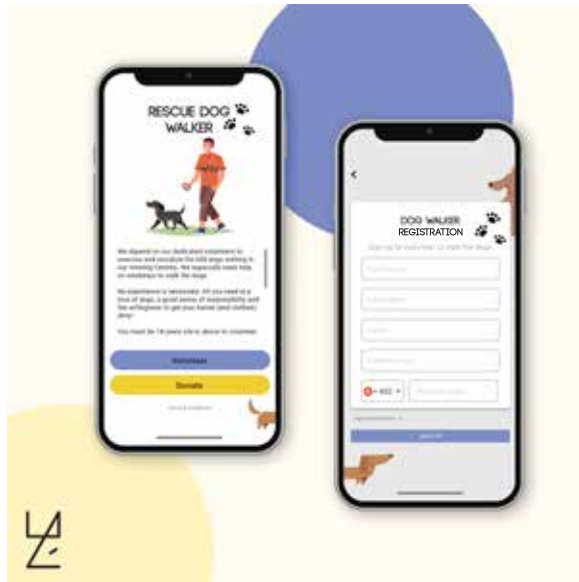

Limbu Yougesh

**P
PORT
F
FOLI**

yougesh.limbu95@gmail.com

+44 07472 917133

Kairos is an app for mothers to monitor their babies development.

Dog walker Registration App UI Design

This was done for the UI daily Challenge.
Users can donate and volunteer to be a dog walker.

Checkout page UI Design

This was done for the UI daily Challenge.

Kata Chhau Timi- Music Video
Illustration

30 - Album art cover

Illustration

//
Illustration

This was for Breast Cancer Awareness Day, hosted by Danfe Arts.