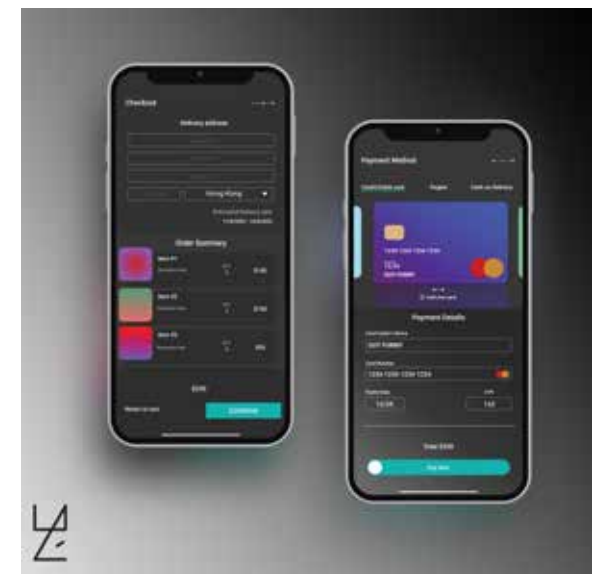

Limbu Yougesh

**P
PORT
F
FOLI**

yougesh.limbu95@gmail.com

+44 07472 917133

Kairos is an app for mothers to monitor their babies development.

Dog walker Registration App UI Design

This was done for the UI daily Challenge.
Users can donate and volunteer to be a dog walker.

Checkout page UI Design

This was done for the UI daily Challenge.

Kata Chhau Timi- Music Video
Illustration

30 - Album art cover

Illustration

//
Illustration

This was for Breast Cancer Awareness Day, hosted by Danfe Arts.