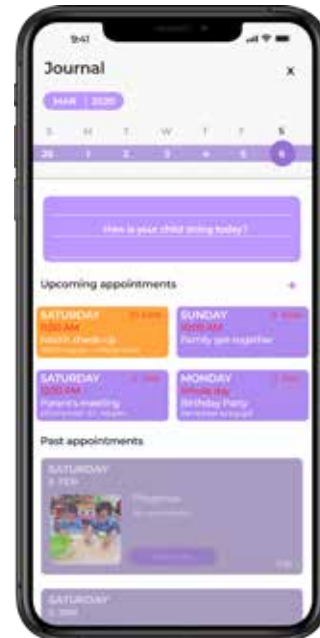

Limbu Yougesh

**P
PORT
F
FOLI**

yougesh.limbu95@gmail.com

+44 07472 917133

Kairos is an app for mothers to monitor their babies development.

Dog walker Registration App UI Design

This was done for the UI daily Challenge.
Users can donate and volunteer to be a dog walker.

Checkout page UI Design

This was done for the UI daily Challenge.

Kata Chhau Timi- Music Video
Illustration

30 - Album art cover

Illustration

//
Illustration

This was for Breast Cancer Awareness Day, hosted by Danfe Arts.